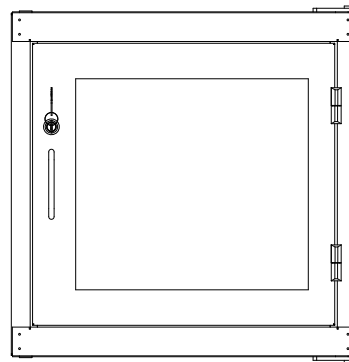

Front View
(with door)