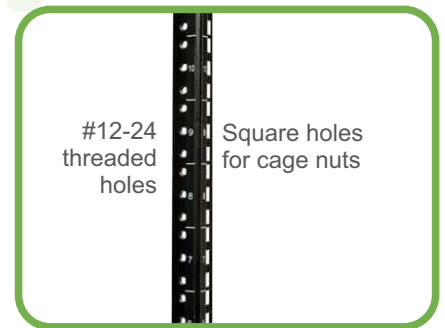

PRODUCT DATA SHEET

Double-sectioned Wallmount Cabinet Star Series

Feature:

- Double -section wallmount cabinet.
- Tempered glass front door with 180° turning radius rotatable key lock.
- Removable side and rear panels for quick installation of equipment.
- Adjustable front and rear mounting posts conform to different equipment depth requirements. Dual mounting post with #12-24 threaded holes and square holes for cage nuts.
- Ventilated door design for added air flow and cooling.
- Cable entry brush panel on the top cover and knock-outs on the bottom plate.
- Provided with 1 fans with UL cord installed. Additional fan may be provided upon request.
- Easy to wall mount back plate.
- Available in heights from 6u to 23u.
- Fully assembled for quick installation and packaged in a honeycomb carton. Optional space saving flat packaging available upon request.

Ordering Information:

Specifications				AWG				
Part Number	RU	Format	Depth	Structure	Top Panel	Front Door	Bottom Panel	Side Panels
NTDWC6U600	6	19"	23"	20	20	20	20	16
NTDWC9U600	9	19"	23"	20	20	20	20	16
NTDWC12U600	12	19"	23"	20	20	20	20	16
NTDWC16U600	16	19"	23"	20	20	20	20	16
NTDWC20U600	20	19"	23"	20	20	20	20	16
NTDWC23U600	23	19"	23"	20	20	20	20	16