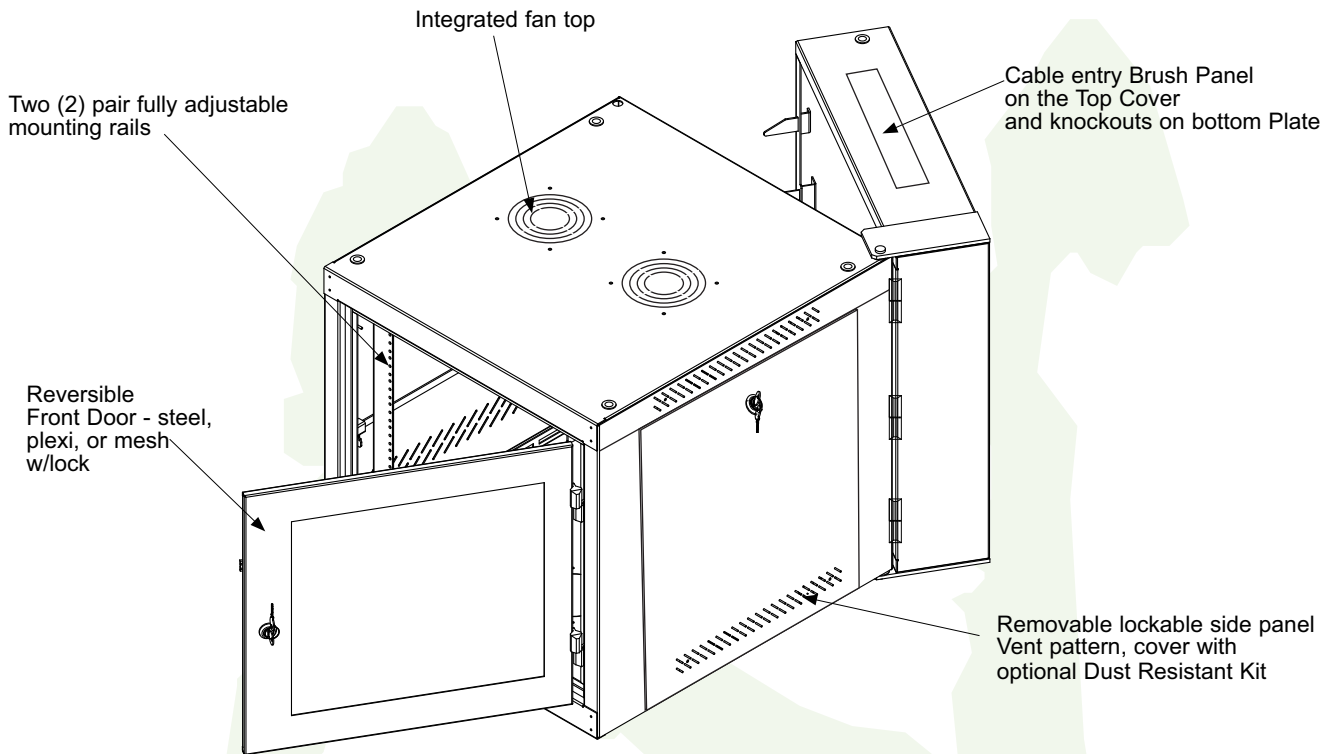

Front View
(without door)