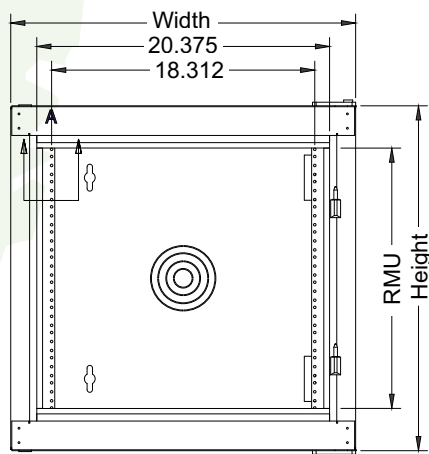

PRODUCT DATA SHEET

Double-sectioned Wallmount Cabinet Star Series

Feature:

- Double -section wallmount cabinet.
- Tempered glass front door with 180° turning radius rotatable key lock.
- Removable side and rear panels for quick installation of equipment.
- Adjustable front and rear mounting posts conform to different equipment depth requirements. Dual mounting post with #12-24 threaded holes and square holes for cage nuts.
- Ventilated door design for added air flow and cooling.
- Cable entry brush panel on the top cover and knock-outs on the bottom plate.
- Provided with 1 fans with UL cord installed. Additional fan may be provided upon request.
- Easy to wall mount back plate.
- Available in heights from 6u to 23u.
- Fully assembled for quick installation and packaged in a honeycomb carton. Optional space saving flat packaging available upon request.

Standards:

Complies with ANSI/EIA RS-310-D, IEC 297-1, 19" Mounting, IEC297-2 Overall cabinet dimensions, EN 61587DIN41491; PART1, DIN41494; PART7, GB/3047.2-92 standards, UL certified

Material:

SPCC Cold Rolled Steel.

Static Loading Capacity:

NTDWC6U600: 70 kgs
NTDWC9U600: 70 kgs
NTDWC12U600: 75 kgs
NTDWC16U600: 80 kgs
NTDWC20U600: 90 kgs
NTDWC23U600: 95 Kgs

Degree of Protection:

Ip20

Thickness of Steel :

Mounting post: 2 mm, frame: 1.2mm, back panel: 1.5mm, front door frame: 1.2mm,
Others: 1.0mm

Ordering Information:

Specifications				AWG				
Part Number	RU	Format	Depth	Structure	Top Panel	Front Door	Bottom Panel	Side Panels
NTDWC6U600	6	19"	23"	20	20	20	20	16
NTDWC9U600	9	19"	23"	20	20	20	20	16
NTDWC12U600	12	19"	23"	20	20	20	20	16
NTDWC16U600	16	19"	23"	20	20	20	20	16
NTDWC20U600	20	19"	23"	20	20	20	20	16
NTDWC23U600	23	19"	23"	20	20	20	20	16