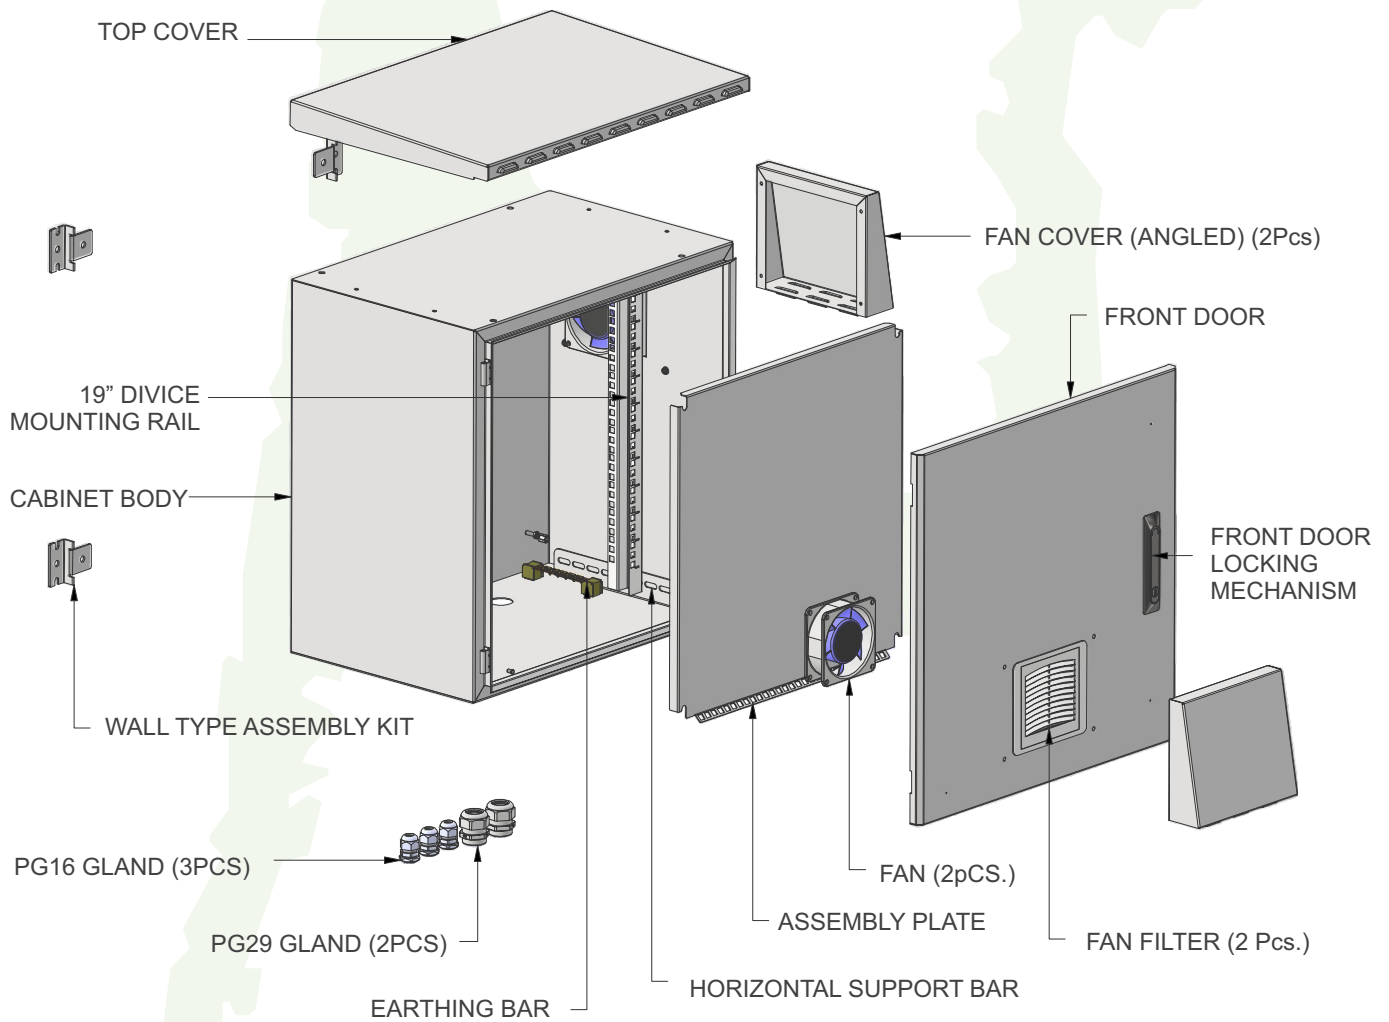

PRODUCT DATA SHEET

Outdoor IP66-NEMA4X Cabinet

Technical Information

Dimensions

Size: 11U or 14U (XX)
 Width: 600 mm (24")
 Depth: 300 or 450 (YYY) 12 or 18"
 Height: 649 mm (25.5")

Material

1.5mm Galvanized
 Powder Coating
 RAL7035

Features

19" Device Mounting Rail
 Wall Type Assembly Kit
 PG29 and PG16 Glands
 Earthing Bar
 Fan Cover(Angled)
 Fan Filter
 Fan
 1Fan IN,1Fan OUT
 * Pole Option

EXPLODED PRODUCT DETAILS;

POLE EQUIPMENT

Thanks to the specially designed pole installation equipment, the cabinet can be fixed on the pole after the internal installations are complete. **Five types** of installation sets are offered as accessories.

- Welded
- Welded Coated
- Economic Trap
- Economic Octagonal
- Economic Round
- Full Round