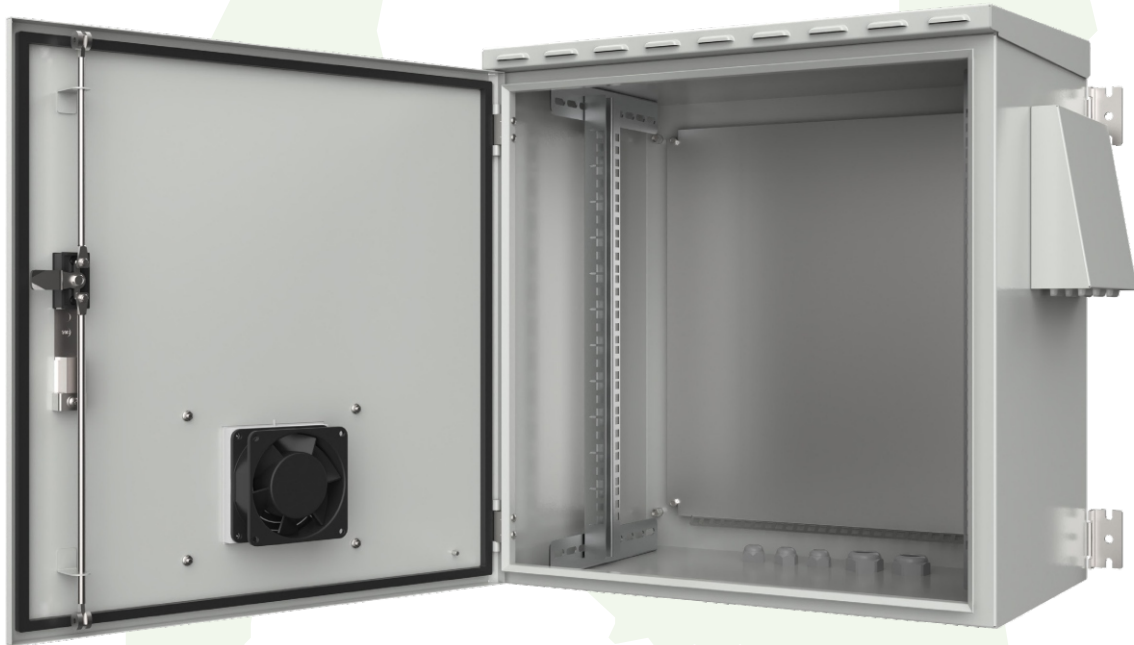

PRODUCT DATA SHEET

Outdoor IP66-NEMA4X Cabinet

Technical Information

Dimensions

Size: 11U or 14U (XX)
 Width: 600 mm (24")
 Depth: 300 or 450 (YYY) 12 or 18"
 Height: 649 mm (25.5")

Material

1.5mm Galvanized
 Powder Coating
 RAL7035

Features

19" Device Mounting Rail
 Wall Type Assembly Kit
 PG29 and PG16 Glands
 Earthing Bar
 Fan Cover(Angled)
 Fan Filter
 Fan
 1Fan IN,1Fan OUT
 * Pole Option

EXPLODED PRODUCT DETAILS;

POLE EQUIPMENT

Thanks to the specially designed pole installation equipment, the cabinet can be fixed on the pole after the internal installations are complete. **Five types** of installation sets are offered as accessories.

- Welded
- Welded Coated
- Economic Trap
- Economic Octagonal
- Economic Round
- Full Round