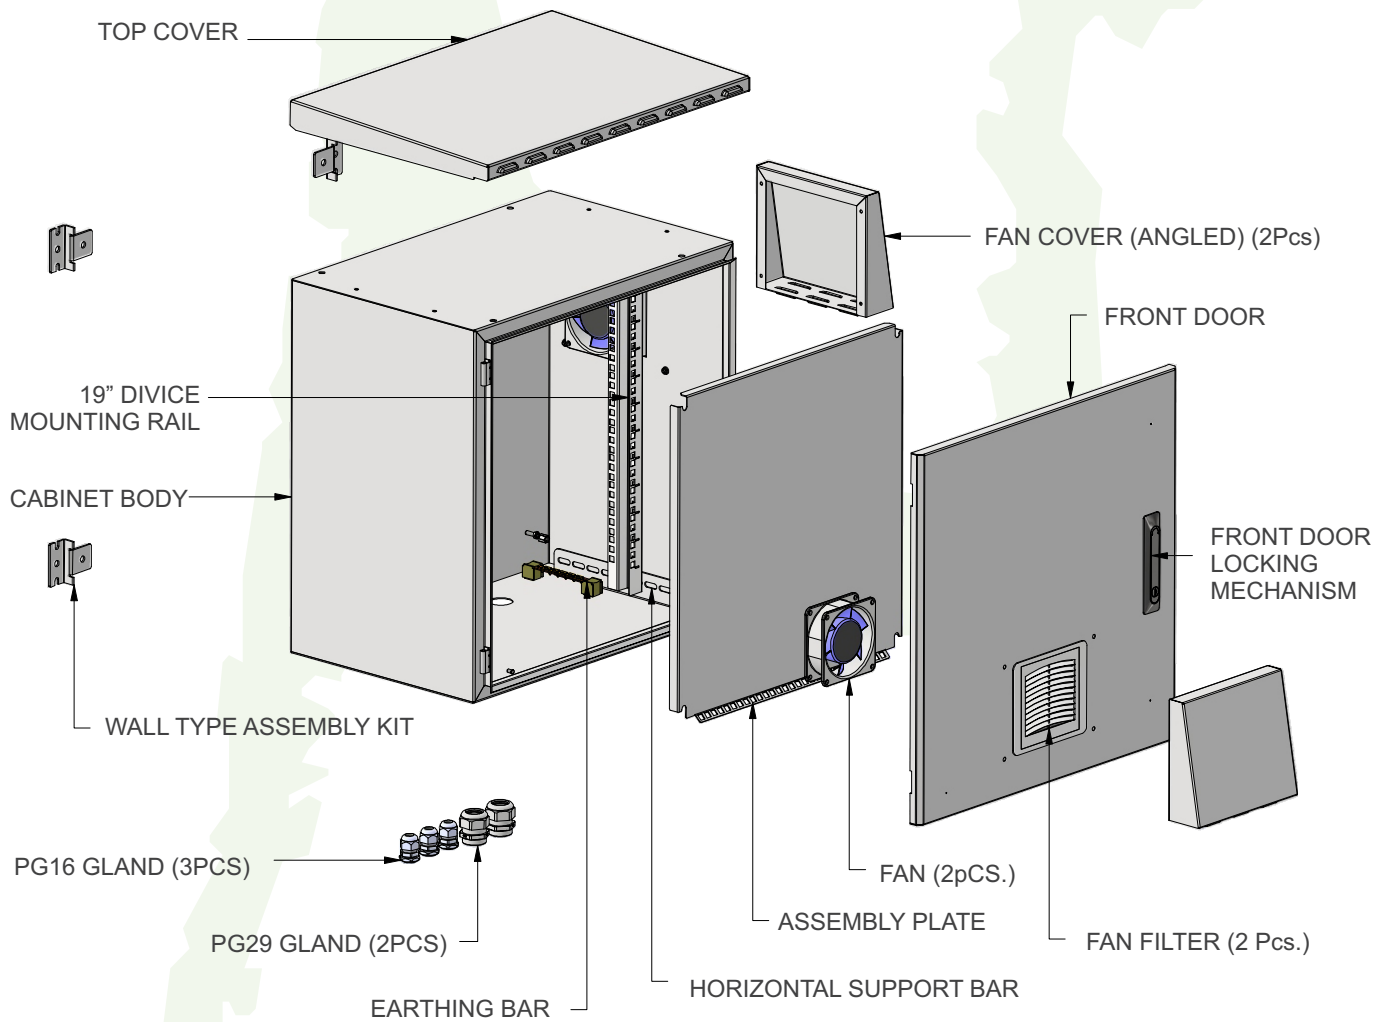

PRODUCT DATA SHEET

Outdoor IP66-NEMA4X Cabinet

Technical Information

Dimensions

Size: 11U or 14U (XX)
 Width: 600 mm (24")
 Depth: 300 or 450 (YYY) 12 or 18"
 Height: 649 mm (25.5")

Material

1.5mm Galvanized
 Powder Coating
 RAL7035

Features

19" Device Mounting Rail
 Wall Type Assembly Kit
 PG29 and PG16 Glands
 Earthing Bar
 Fan Cover(Angled)
 Fan Filter
 Fan
 1Fan IN,1Fan OUT
 * Pole Option

EXPLODED PRODUCT DETAILS;

POLE EQUIPMENT

Thanks to the specially designed pole installation equipment, the cabinet can be fixed on the pole after the internal installations are complete. **Five types** of installation sets are offered.