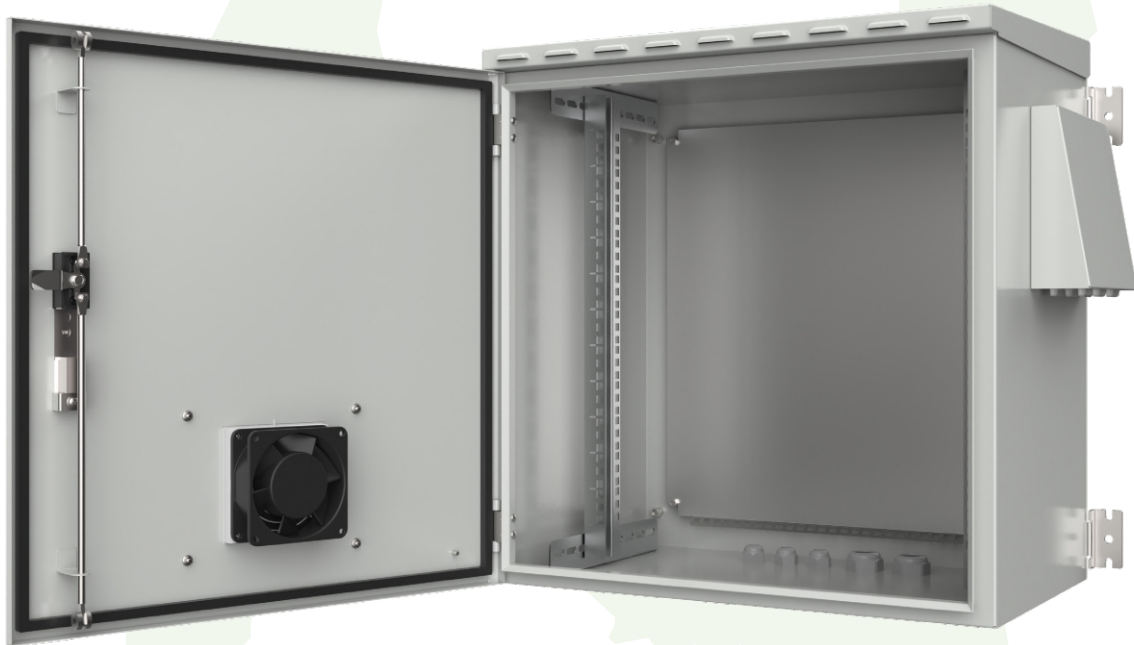

PRODUCT DATA SHEET

Outdoor IP66-NEMA4X Cabinet

Technical Information

Dimensions

Size: 11U or 14U (XX)
 Width: 600 mm (24")
 Depth: 300 or 450 (YYY) 12 or 18"
 Height: 649 mm (25.5")

Material

1.5mm Galvanized
 Powder Coating
 RAL7035

Features

19" Device Mounting Rail
 Wall Type Assembly Kit
 PG29 and PG16 Glands
 Earthing Bar
 Fan Cover(Angled)
 Fan Filter
 Fan
 1Fan IN,1Fan OUT
 * Pole Option

EXPLODED PRODUCT DETAILS;

POLE EQUIPMENT

Thanks to the specially designed pole installation equipment, the cabinet can be fixed on the pole after the internal installations are complete. **Five types** of installation sets are offered.